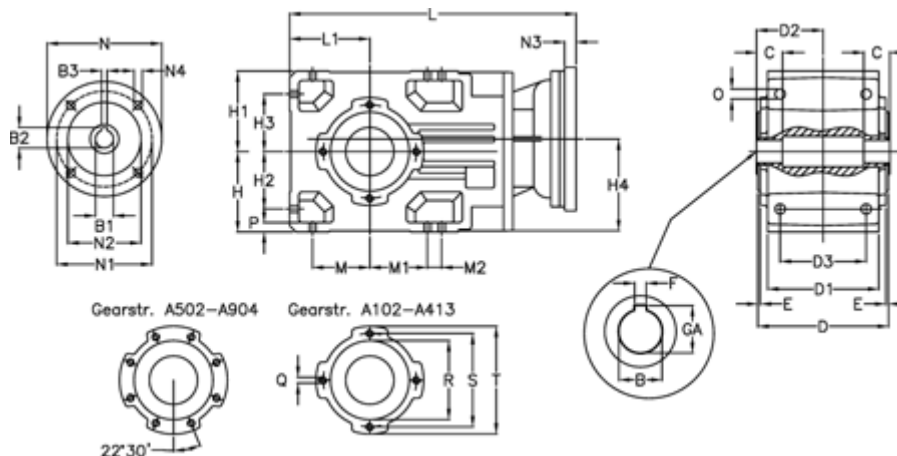

Article number: 29600100723220
 Description: Bevel helical gearbox
 A102UH25-7,2-P63B5

Measures

B = 25	D3 = 75	H3 = 50.0	N1 = 115	S = 100
B1 = 11	Description = A102UH25-xx-P63 B5	H4 = 83.0	N2 = 95	T = 120
B2 = 12.8	E = 3.0	L = 282.5	N3 = 0	
B3 = 4	F = 8	L1 = 70	N4 = M8x19	
C = 18	GA = 28.3	M = 50.0	O = 9.5	
D = 117	H = 70	M1 = 50.0	P = 9	
D1 = 95	H1 = 70	M2 = 0	Q = M8x12	
D2 = 60.0	H2 = 50.0	N = 140	R = 80	